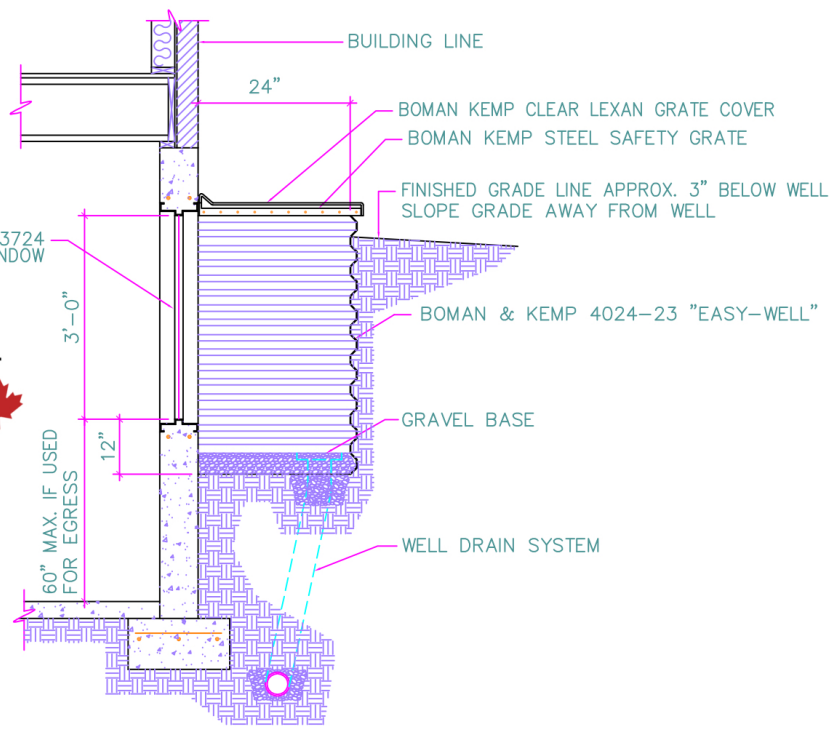

BASEMENT WINDOW SYSTEMS
www.boman-kemp.ca

BOMAN KEMP 3724
DOUBLE INSULATED VINYL WINDOW

A
1

WALL SECTION THRU. WINDOW WELL
3724